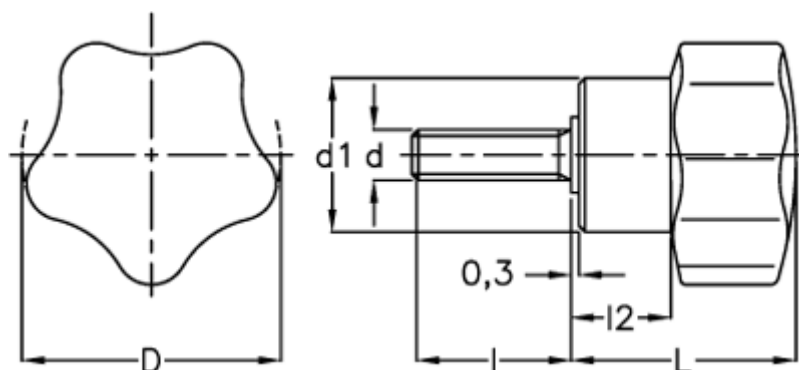

Data Sheet

Article number: 2302066494
Description: E+G Lobe knob
VC.192/50 p-M10x50

Measures

D = 50
d1 = 25
d 6g = M10
l = 50
L = 33
l2 = 14